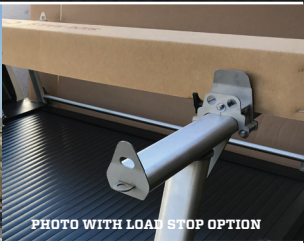

PHOTO WITH CAB OVER EXTENSION OPTION

PHOTO WITH LOAD STOP OPTION

AMERICAN RACK SYSTEM

INCORPORATES YAKIMA EQUIPMENT

Available for New & Existing Roll Cover Customers

- YAKIMA TRACKS PRE-INSTALLED
- YAKIMA TRACKS PRE-CUT FOR SELF-INSTALL
- YAKIMA COMPLETE ADD-ON SYSTEM (includes landing pads, skyline towers, lock cores & cargo bars)