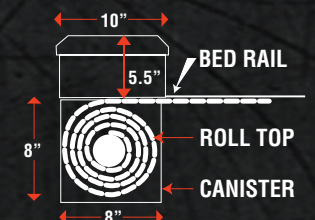

AMERICAN WORK COVER JR.

JR. TOOLBOX & ROLL COVER COMBO

The Junior Toolbox is built and designed to fit directly on top of our American Roll Cover, taking up no additional bed space. Ideal to secure and carry tools, plans, and other small equipment. Perfect for new & existing American Roll Cover customers.

- TAKES UP NO ADDITIONAL BED SPACE
- A TRUCK COVER THAT REALLY WORKS!
- TOOLBOX & COVER ARE KEYED THE SAME
- XBOX VERSION AVAILABLE (LINE-X PREMIUM)