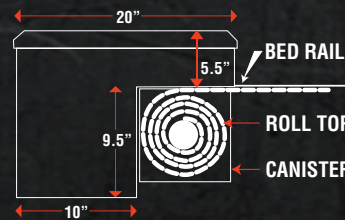

ADD-ON OPTIONS INCLUDE:

- LED LIGHTING
- POWER LOCKING
- CHROME HANDLES
- STAINLESS STEEL TRAYS
- XBOX VERSION AVAILABLE (LINE-X PREMIUM)

AMERICAN WORK COVER JR.

JR. TOOLBOX & ROLL COVER COMBO

The Junior Toolbox is built and designed to fit directly on top of our American Roll Cover, taking up no additional bed space. Ideal to secure and carry tools, plans, and other small equipment. Perfect for new & existing American Roll Cover customers.