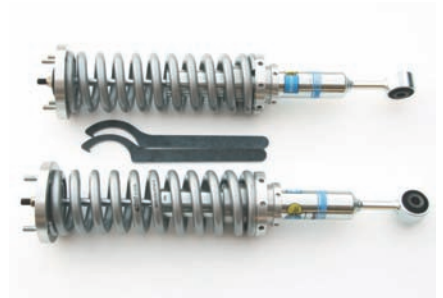

TOPLINE PRODUCTS
4651 STATE ST
MONTCLAIR, CA 91763
877-648-9500
WWW.TRADEUNION.COM

Topline Products offers its billet wheel adapters. The company's adapters are made from the finest aerospace quality, T6061 grade aluminum for superior strength and hardness. Topline currently offers adapters in 4-lug, 5-lug, and 6-lug applications, to fit the majority of your wheel installation needs.

RAPID RESPONSE 278

WHEEL ADAPTERS

TOYTEC LIFTS
10650 IRMA DR #23
NORTHGLENN, CO 80233
303.255.4959
WWW.TOYTECLIFTS.COM

TOYTEC LIFTS has introduced a new front adjustable coilover shock system for the 2007-2009 Toyota Tundra featuring Bilstein 5100 shocks. These are adjustable from 0 to 3 1/2" front lift and come fully assembled, ready to bolt on. Featuring unbeatable ride quality with Bilstein dependability; these are great for additional lift to clear larger wheels and tires. **RAPID RESPONSE 155**

TRUCK COVERS USA
8970 CRESTMAR POINT
SAN DIEGO, CA 92121
858-622-9135
WWW.TRUCKCOVERSUSA.COM

Truck Covers USA introduces the American Rack System. Designed and engineered for sports enthusiasts, and a perfect fit for full size trucks and SUVs. Incredibly strong and aesthetically pleasing, the adjustable rail accessory system allows multiple attachment scenarios with sports attachment accessories from other manufacturers such as Yakima and Thule.

RAPID RESPONSE 248

TRUXEDO, INC
PO BOX 1078
YANKTON, SD 57078
877-878-9336
WWW.TRUXEDO.COM

TruXedo's TonneauTraX includes an innovative rail design that integrates a unique cargo management tie down track into the tonneau cover system. Just roll open the tonneau cover to unveil the rail system with quick attach cargo anchors that secure large and heavy cargo. The anchors can be quickly and easily repositioned; just pull the handle, slide to the desired location and lock into place. Heavy-duty clamps, steel constructed cargo anchors and a 1000 lb. working load limit and more. **RAPID RESPONSE 251**